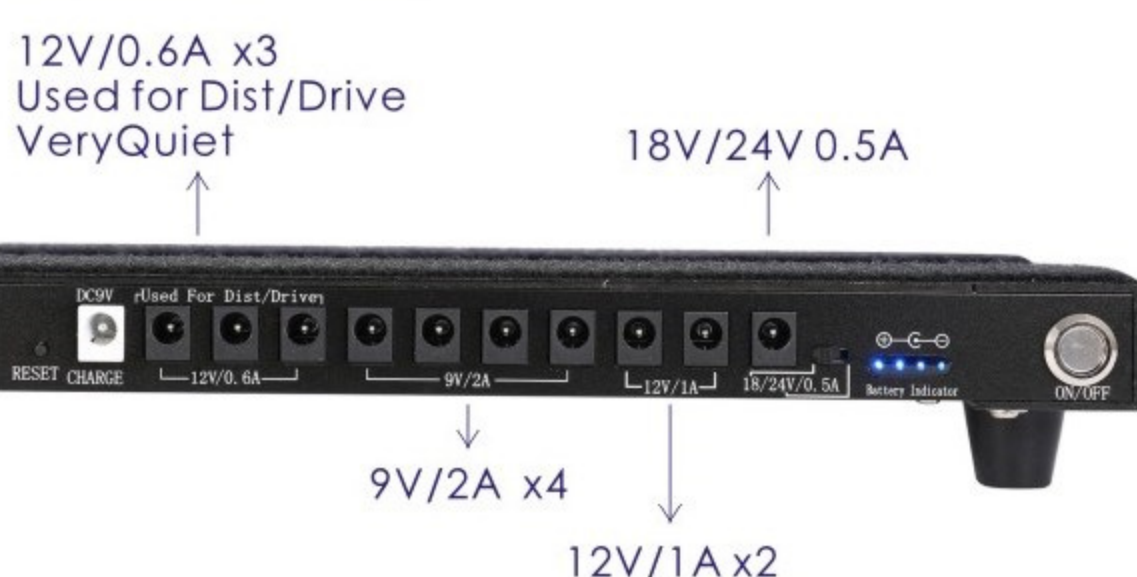

Back Side Power