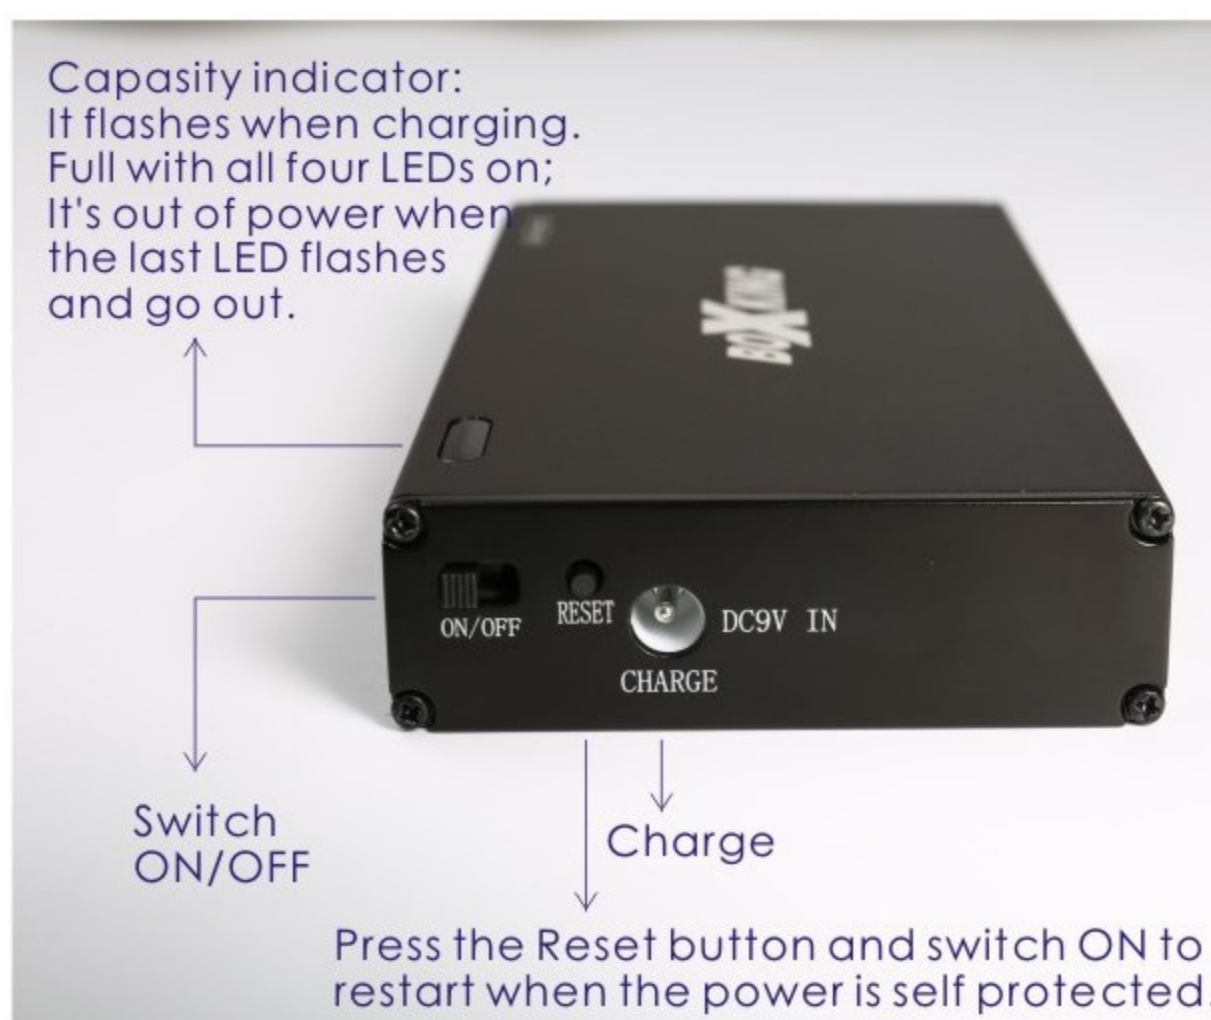

Capacity indicator:
It flashes when charging.
Full with all four LEDs on;
It's out of power when
the last LED flashes
and go out.

Switch
ON/OFF

Charge

Press the Reset button and switch ON to
restart when the power is self protected.

Use Notice

1. Please charge it with BoxKing Charger.
2. Please use the correct polarity power cord.
  If your instrument is (+ - -) please use black cord.
  If your instrument is (- - +) please use white cord.
3. Please insert to the voltage same as your instruments.
  Ensure not insert to the wrong voltage otherwise cause damage.
4. Switch ON to use. Switch OFF after use.
5. Stay away from water, fire and other dangerous substance.