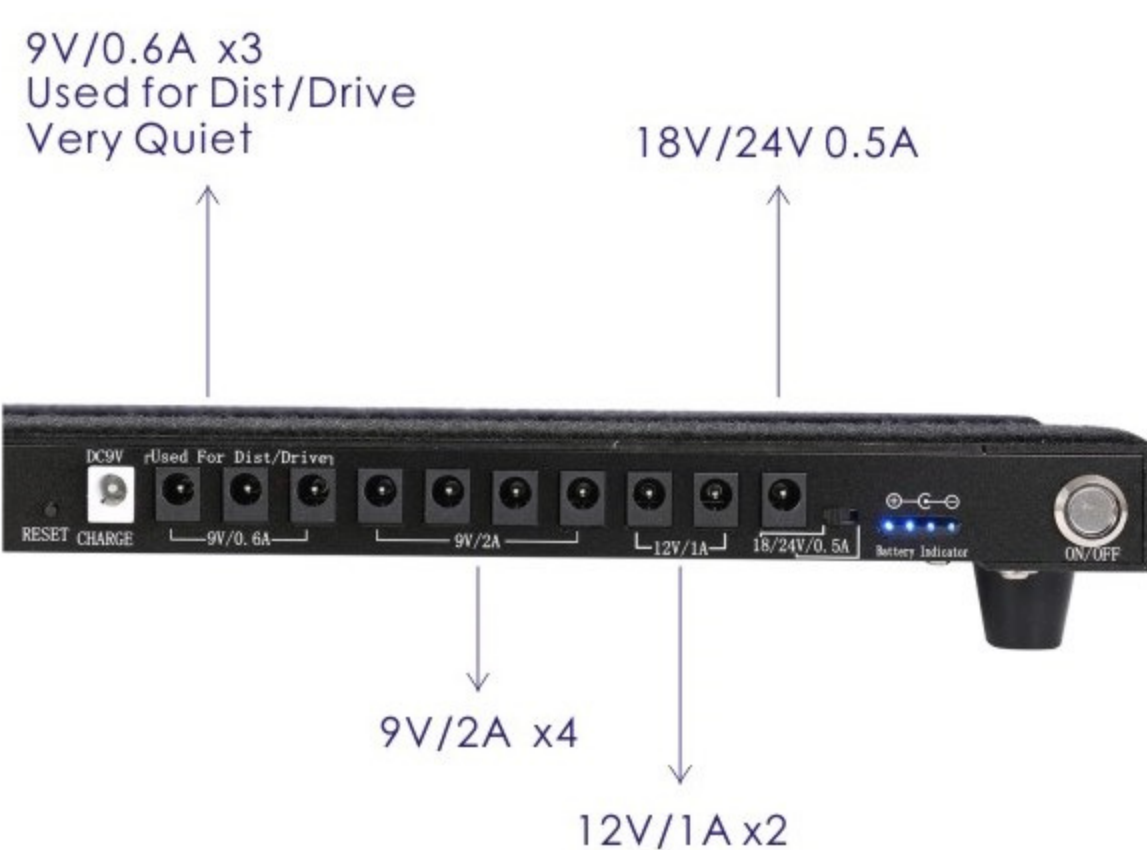

Lasting time more or less depends on how many pedals it connected and the pedals' total power.

Application:

It's pedalboard but also onboard power supplies to your pedals. Gone are the days of requiring a cable or anything to plug into the wall.