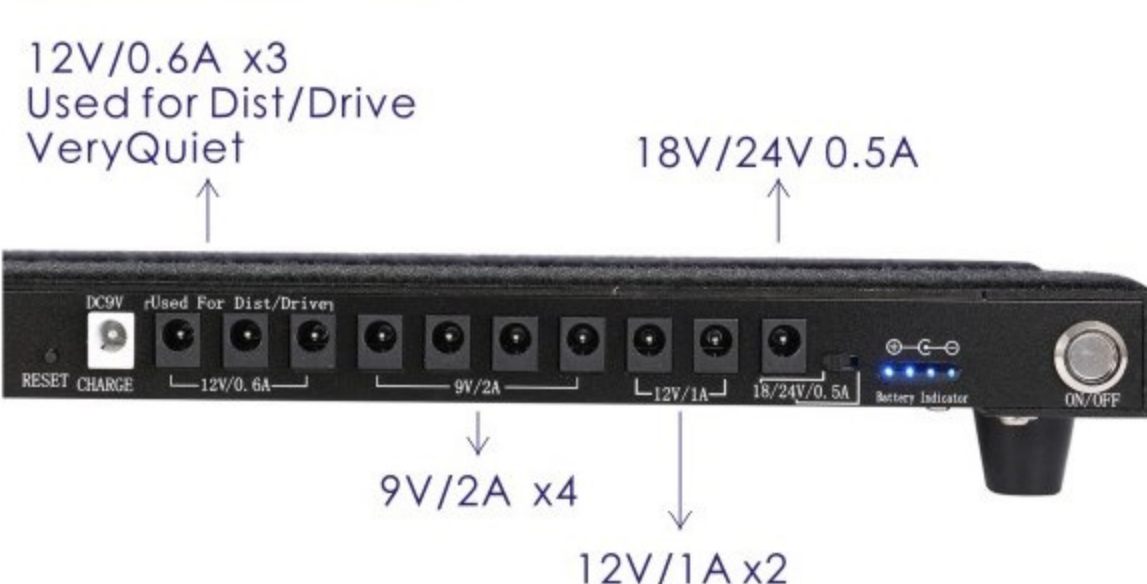

Back Side Power