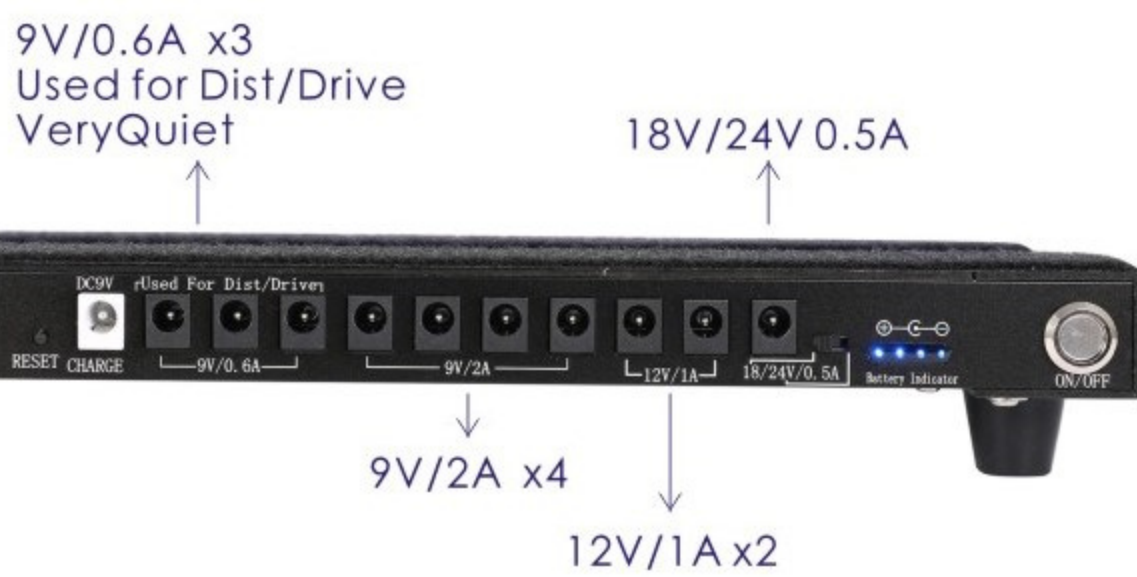

Front Side Power