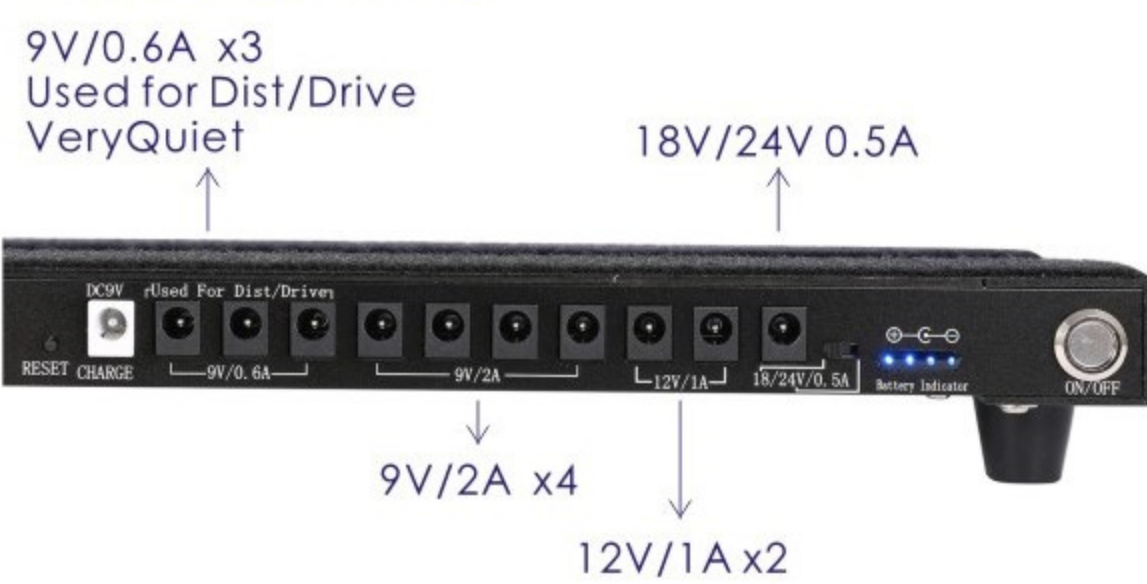

Front Side Power